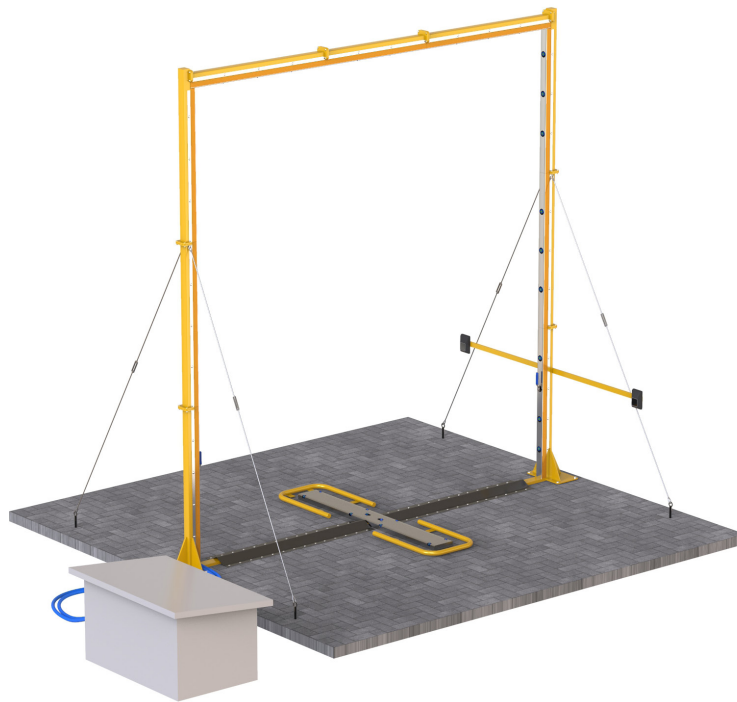

# TRUCK DISINFECTION STATION - TDS

AUTOMATIC DISINFECTION GATE FOR THE DISINFECTION OF VEHICLES: TRAILERS, AGRICULTURAL MACHINERY AND MORE AT YOUR SITE

## Preventive disinfection keeps problems at bay

The **Truck Disinfection Station (TDS)** is designed for permanent or temporary placement at the entrance gate of your terrain. The TDS has Startup options: automatic sensors start/stop, remote control on/off and manual on/off. The gate is made of durable components ensure years of outstanding performance with minimal maintenance.

**Vehicles are disinfected on all sides:** the sides, the top, the front, the rear, the chassis. This disinfection gate is a **true gatekeeper** preventing the spread of disease by thoroughly disinfecting every vehicles coming onto your site.

## Specifications

- **Disinfection on all sides:** bottom, sides, front, rear and top
- Automatic start / stop function – Vehicle detectors and remote controllers
- Build-in dosing system, multiple dilution levels
- Stainless Steel spray installation with multiple sprayers
- Spray lance with 25 mtr hose for spraying in inaccessible spots
- Built-in thermostat prevents gate from freezing